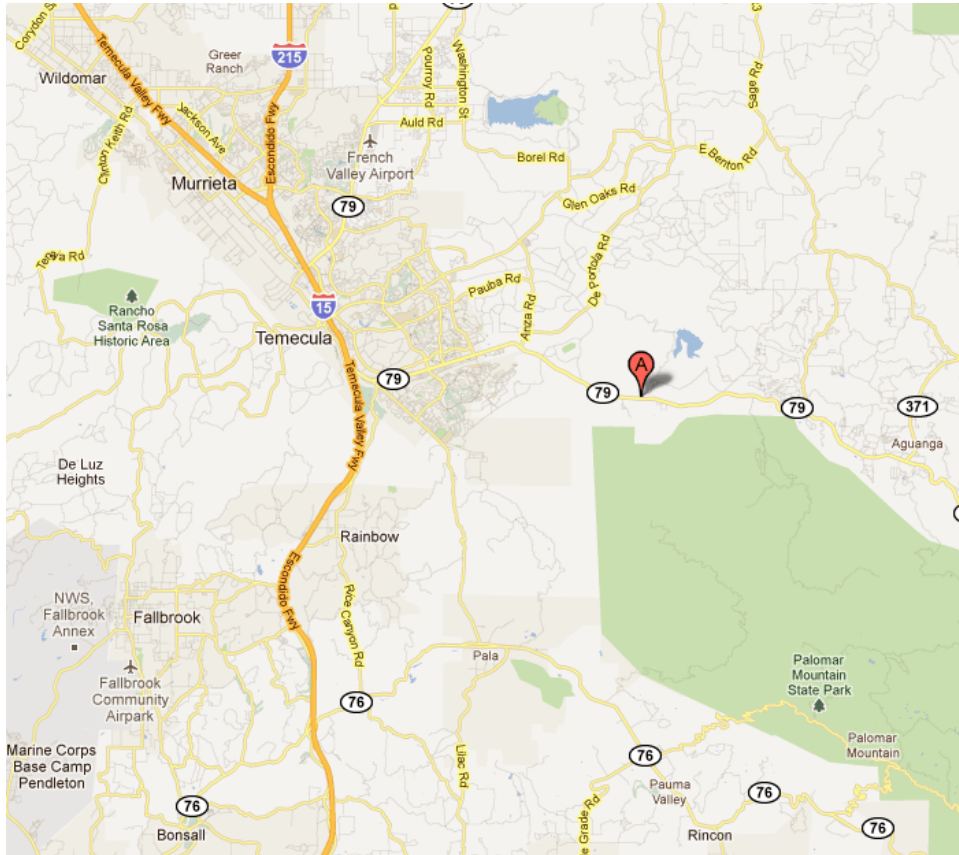

FOR YOUTH DEVELOPMENT
FOR HEALTHY LIVING
FOR SOCIAL RESPONSIBILITY

THE PATH TO ADVENTURE

DIRECTIONS | VAIL LAKE

3800 HWY 79 South
Temecula, CA 92592

DIRECTIONS

Take Interstate 15 north toward Temecula

Take Highway 79 South Exit.

head southeast approximately 9 miles.

The resort entrance is on the left.

For more information please contact
the Adventure Clubs department at
760.942.9622