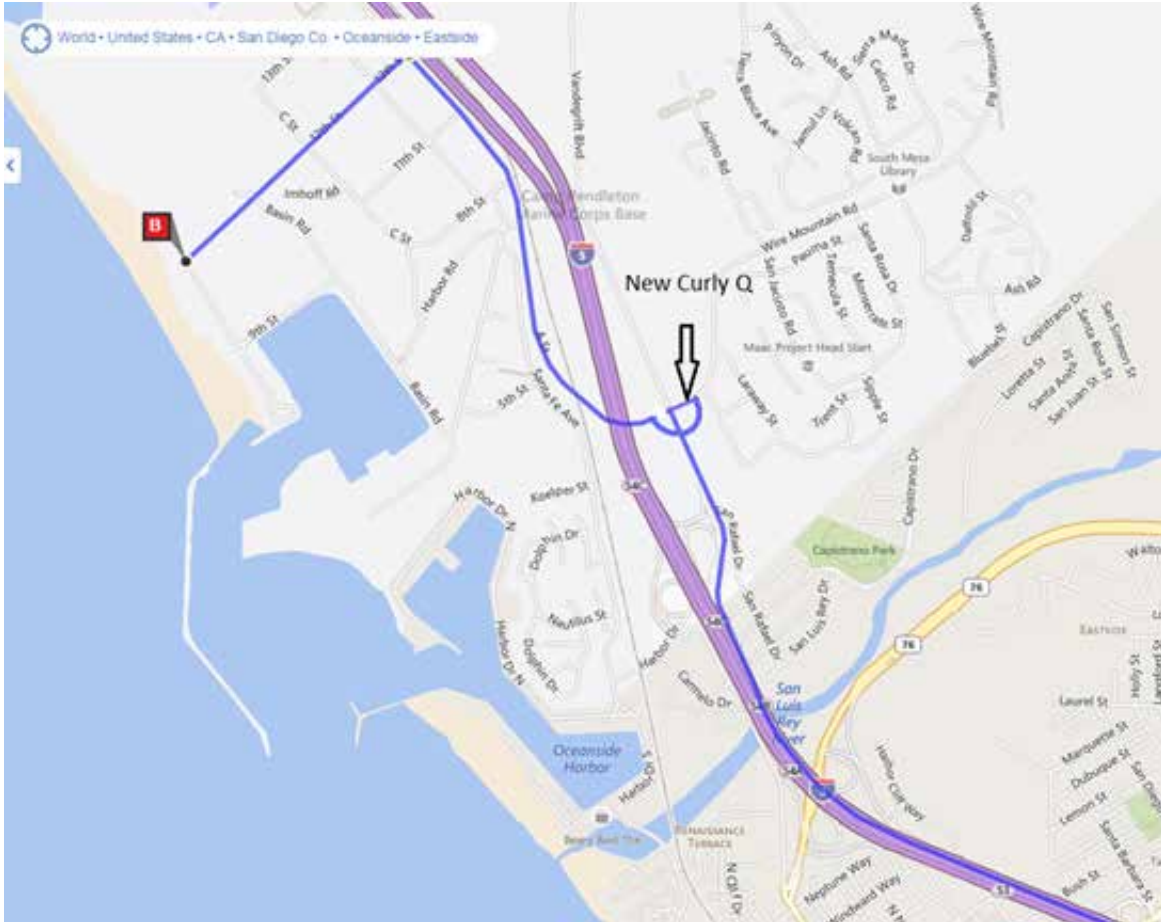

FOR YOUTH DEVELOPMENT
FOR HEALTHY LIVING
FOR SOCIAL RESPONSIBILITY

THE PATH TO ADVENTURE

DIRECTIONS | DEL MAR BEACH | Camp Pendleton South Gate

DIRECTIONS

Take Exit 54B off I-5 North. Enter MCB Camp Pendleton Main Gate (Stay in the far right lane upon entering). Turn right onto Wire Mountain Rd. Turn right at the following intersection towards Del Mar Beach. Follow the overpass over Vandegriff and continue along the bridge that leads over the 1-5 into Del Mar Area. After crossing the bridges, the road becomes A Street. Turn left onto 12th Street and go all the way to the beach. Parking lot will be on your left.