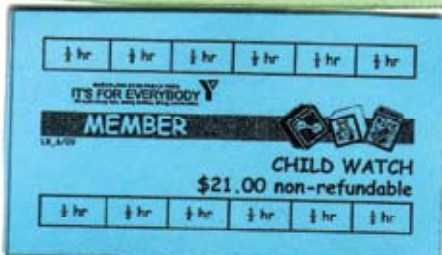

**\$24 | 6 hours at \$4.00 per hour**

Infant Center card can be used in Child Watch during weekends and weekday afternoons.

Child Watch Center - Ages 22 months to 12 years

**\$7 | 2 hours at \$3.50 per hour**

## BULK RATE CARDS

Save .50¢ per hour

Infant Center - Ages 2 months to 22 months

**\$52 | 15 hours at \$3.50 per hour**

This card can also be used for both centers when there is an infant and an older sibling.