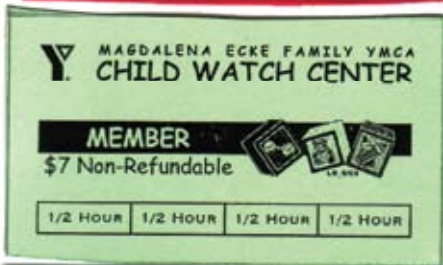

## MEMBERS

Infant Center - Ages 2 months to 22 months

**\$8 | 2 hours at \$4.00 per hour**

Infant Center card can be used in Child Watch during weekends and weekday afternoons.

Infant Center - Ages 2 months to 22 months

**\$24 | 6 hours at \$4.00 per hour**

Infant Center card can be used in Child Watch during weekends and weekday afternoons.

Child Watch Center - Ages 22 months to 12 years

**\$7 | 2 hours at \$3.50 per hour**